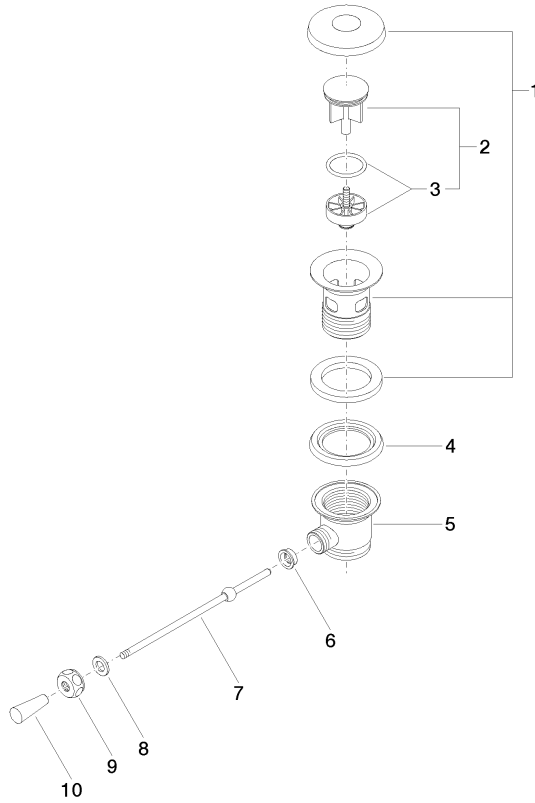

10 300 970

- length of knee lever 185 mm
- Only suitable for basins with an overflow.

Fits: IMO, LULU, MADISON, MEM, TARA,
CL.1, LISSÉ, VAIA, META, CYO

	Brushed Platinum	10 300 970-06
	Chrome	10 300 970-00
	Platinum	10 300 970-08
	Durabress (23kt Gold)	10 300 970-09
	Dark Chrome	10 300 970-19
	Light Gold	10 300 970-26
	Brushed Light Gold	10 300 970-27
	Brushed Durabress (23kt Gold)	10 300 970-28
	Matte Black	10 300 970-33
	Brushed Bronze	10 300 970-42
	Brushed Champagne (22kt Gold)	10 300 970-46
	Champagne (22kt Gold)	10 300 970-47
	Brushed Chrome	10 300 970-93
	Brushed Dark Platinum	10 300 970-99

10 300 970

10 300 970

Parts for other finishes can be found here: [Chrome](#)

Spare parts list

No.	Item Number	Name	Quantity used	Delivery time
1	90 11 01 026 00-06	cup	1	10
2	04 31 20 016 00-06	plug	1	10
3	04 28 10 026 00 90	accessories	1	2
4	09 14 03 025 90	seal	1	2
5	09 11 01 023-06	cup	1	10
6	09 14 05 040 90	seal	1	2
7	09 31 09 055-06	pull-rod	1	60
8	09 30 11 049 90	disc	1	2
9	09 23 30 003-06	nut	1	60
10	09 20 01 040-06	handle	1	60