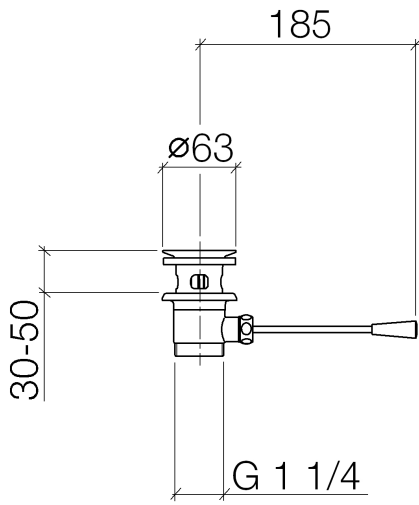

10 300 970

- length of knee lever 185 mm
- Only suitable for basins with an overflow.

Fits: IMO, LULU, MADISON, MEM, TARA,
CL.1, LISSÉ, VAIA, META, CYO

	Brushed Platinum	10 300 970-06
	Chrome	10 300 970-00
	Platinum	10 300 970-08
	Durabress (23kt Gold)	10 300 970-09
	Dark Chrome	10 300 970-19
	Light Gold	10 300 970-26
	Brushed Light Gold	10 300 970-27
	Brushed Durabress (23kt Gold)	10 300 970-28
	Matte Black	10 300 970-33
	Brushed Bronze	10 300 970-42
	Brushed Champagne (22kt Gold)	10 300 970-46
	Champagne (22kt Gold)	10 300 970-47
	Brushed Chrome	10 300 970-93
	Brushed Dark Platinum	10 300 970-99

10 300 970

10 300 970

Parts for other finishes can be found here: [Chrome](#)

Spare parts list

No.	Item Number	Name	Quantity used	Delivery time
1	90 11 01 026 00-06	cup	1	10
2	04 31 20 016 00-06	plug	1	10
3	04 28 10 026 00 90	accessories	1	2
4	09 14 03 025 90	seal	1	2
5	09 11 01 023-06	cup	1	10
6	09 14 05 040 90	seal	1	2
7	09 31 09 055-06	pull-rod	1	60
8	09 30 11 049 90	disc	1	2
9	09 23 30 003-06	nut	1	60
10	09 20 01 040-06	handle	1	60